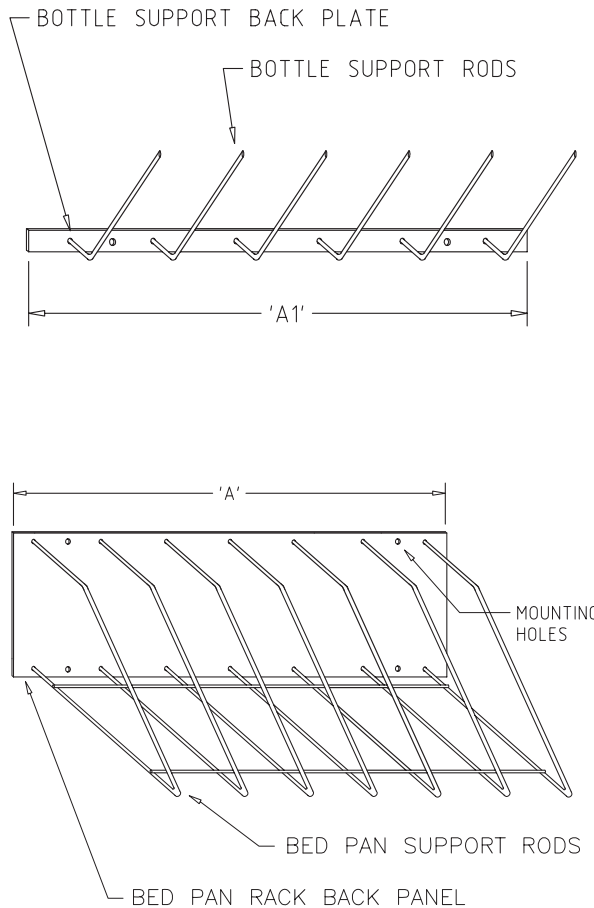

## BOTTLE & BED PAN RACK

**Product Code** Bott (+ No. of bottles)  
Pan (+ No. of pans)

### Features and benefits

- Full backing plate
- Economical
- Durable
- Fully fabricated construction
- Optional drip tray

### Product information

Woodroffe's Bottle and Pan Racks are specifically designed for use in sluice rooms for drying bottles and bed pans.

Manufactured from 10mm diameter rod with solid back plate, the Pan Racks are available with or without the optional drip tray and can also be used in conjunction with Woodroffe Sluice Sinks.