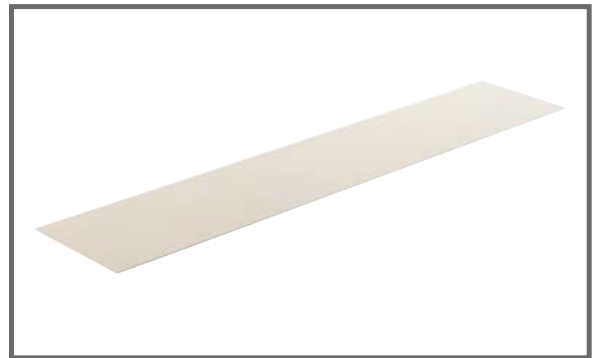

KICK PLATES

Product Code KICKPLTE

Features and benefits

- Stainless or powder-coated
- Durable
- Long lasting
- Large range of colours
- Custom sizes available

Product information

Woodroffe Kick Plates provide the protection of steel while maintaining an aesthetically pleasing appearance.

Kick Plates are available in 304 or 316 stainless steel as well as our durable double glazed powder-coat finish.

Manufactured from 0.9, 1.2 or 1.6 gauge material these Kick Plates can be fastened to the doors with construction adhesive, silicone or mechanical fasteners.

Kick Plates can be manufactured to any required specification.

Woodroffe Equipment Australia
Toll free Ph 1300 361 053
Toll free Fax 1300 139 707
www.woodroffe.com.au