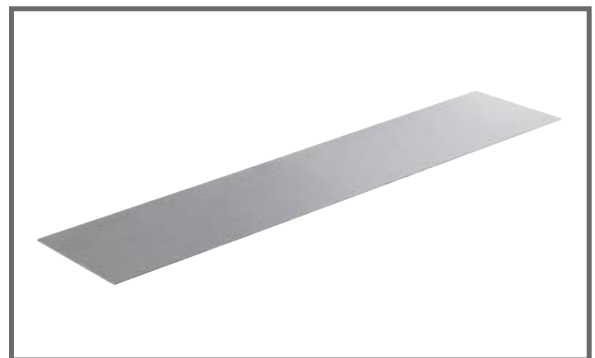

KICK PLATES

Product Code KICKPLTE

Features and benefits

- Stainless or powder-coated
- Durable
- Long lasting
- Large range of colours
- Custom sizes available

Product information

Woodroffe Kick Plates provide the protection of steel while maintaining an aesthetically pleasing appearance.

Kick Plates are available in 304 or 316 stainless steel as well as our durable double glazed powder-coat finish.

Manufactured from 0.9, 1.2 or 1.6 gauge material these Kick Plates can be fastened to the doors with construction adhesive, silicone or mechanical fasteners.

Kick Plates can be manufactured to any required specification.

Woodroffe Equipment Australia
Toll free Ph 1300 361 053
Toll free Fax 1300 139 707
www.woodroffe.com.au