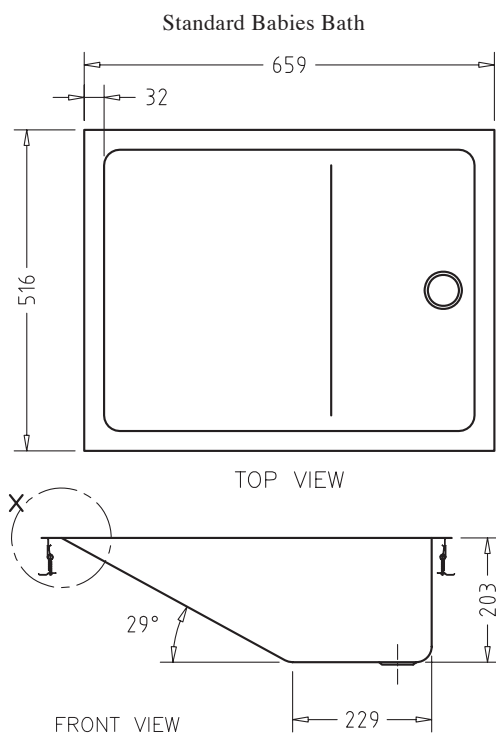

BABIES BATH & SMALL CHILDS BATH

Product Code BABYSTD
CHILDSTD

Features and benefits

- Fully fabricated construction
- Stylish design
- Durability
- Easy to install

Product information

Manufactured from 1.2 304 stainless steel, the Woodroffe Baby or Small Child Baths are ideal for use in hospitals, child care centres, caravan parks, public facilities or anywhere that the need for cleaning of infants may be required.