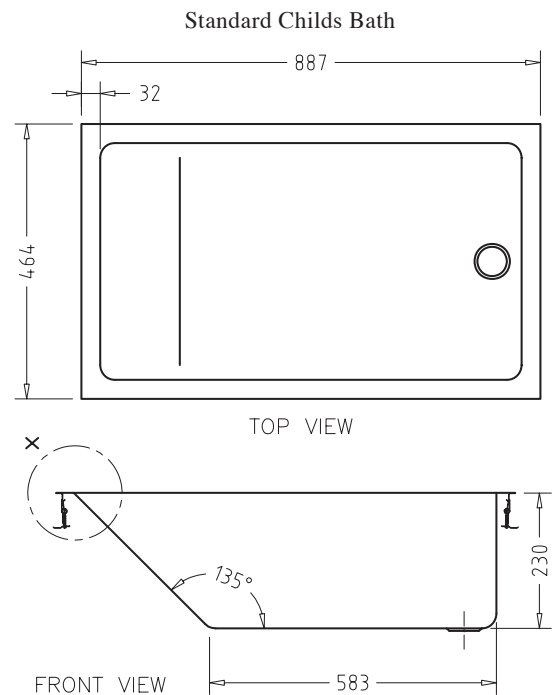

BABIES BATH & SMALL CHILDS BATH

Product Code BABYSTD
CHILDSTD

Features and benefits

- Fully fabricated construction
- Stylish design
- Durability
- Easy to install

Product information

Manufactured from 1.2 304 stainless steel, the Woodroffe Baby or Small Child Baths are ideal for use in hospitals, child care centres, caravan parks, public facilities or anywhere that the need for cleaning of infants may be required.