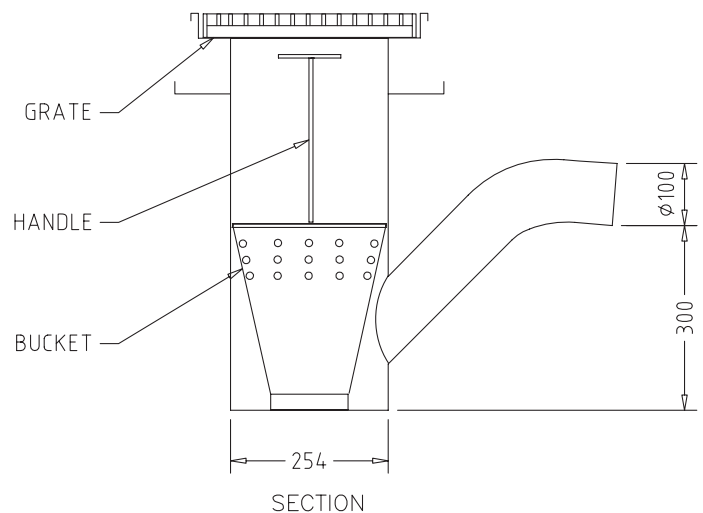

SILT TRAPS

Product Code SILTRAP

Features and benefits

- Round or square top models available
- Available to order
- Protection of stainless steel
- 304 or 316 grade stainless steel

Product information

Recommended for commercial and industrial applications where floor drain run-offs require silt retention.

Woodroffe Silt Traps are custom manufactured to suit any requirement.

TOP VIEW (ROUND GRATE)

TOP VIEW (SQUARE GRATE)

Woodroffe Equipment Australia
 Toll free Ph 1300 361 053
 Toll free Fax 1300 139 707
www.woodroffe.com.au