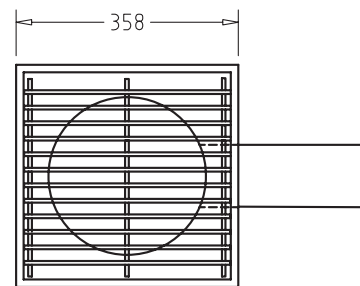

TOP VIEW (SQUARE GRATE)