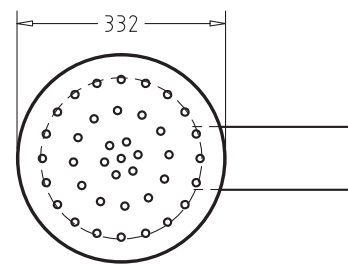

SILT TRAPS

Product Code SILTRAP

Features and benefits

- Round or square top models available
- Available to order
- Protection of stainless steel
- 304 or 316 grade stainless steel

Product information

Recommended for commercial and industrial applications where floor drain run-offs require silt retention.

Woodroffe Silt Traps are custom manufactured to suit any requirement.

TOP VIEW (ROUND GRATE)