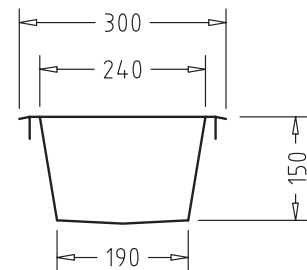

**ECONOMY LINE INSET TROUGH****Product Code** INSTE**Features and benefits**

- Fully welded construction
- PVC plug and waste
- Economical
- Easy to install

**Product information**

The Economy Line Inset Trough is ideal for use where there is a requirement to install a slimline wash station into an existing bench top.

Manufactured from 304 stainless steel, these troughs are available in a select range of standard sizes or can be custom made to suit any specification.

**Standard sizes**

- 1200
- 1500
- 1800
- 2400

TOP VIEW