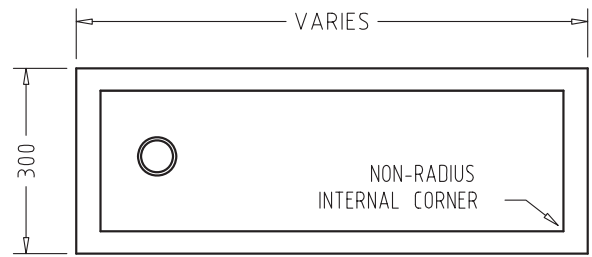

**ECONOMY LINE INSET TROUGH****Product Code** INSTE**Features and benefits**

- Fully welded construction
- PVC plug and waste
- Economical
- Easy to install

**Product information**

The Economy Line Inset Trough is ideal for use where there is a requirement to install a slimline wash station into an existing bench top.

Manufactured from 304 stainless steel, these troughs are available in a select range of standard sizes or can be custom made to suit any specification.

**Standard sizes**

- 1200
- 1500
- 1800
- 2400

TOP VIEW