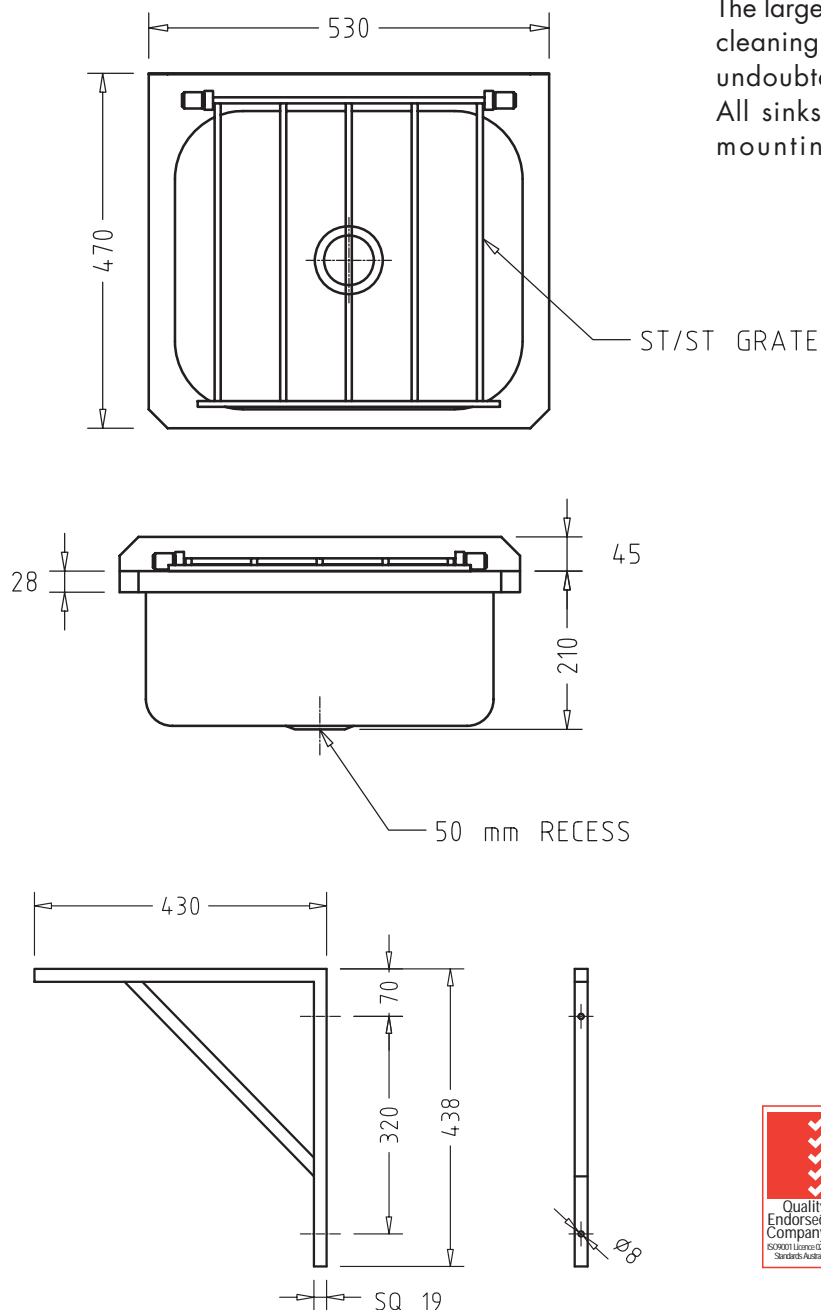

CLEANERS SINK

Product Code CLNR-SINK-COMP

Features and benefits

- Durable hinged grate
- Economic
- 304 grade stainless steel
- Easily installed

Product information

Woodroffe standard Cleaners Sinks are press formed from 1.2 gauge 304 grade stainless steel.

The large internal radius corners provide easy cleaning, while the durable hinged grate is undoubtedly the strongest on the market. All sinks are supplied complete with wall mounting brackets and plug waste.