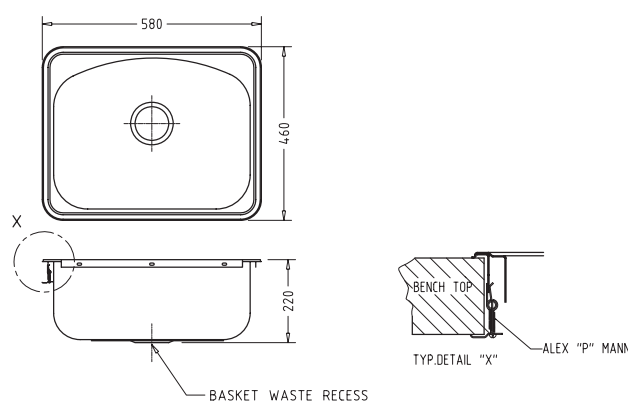

ILT-2008

ILT-50001

INSERT LAUNDRY SINKS

Product Code ILT-2008 (50Ltr)

ILT-50001 (40Ltr)

Features and benefits

- Stylish design
- Seamless construction
- Highly polished stainless steel
- Economical
- 40 & 50 litre capacities

Product information

Marketed under the urban304finish brand Woodroffe's inset Laundry tubs are available in 40 and 50 Litre capacities and are manufactured from highly polished 18/10 grade stainless steel. The 50-litre ILT-2008 is capable of handling the biggest loads while the smaller 40-litre ILT-50001, with its unique curved back, will provide a stylish and elegant alternative for your laundry. Both sinks come complete with fixing clips as standard and can be pre-punched to accommodate tapware if required.