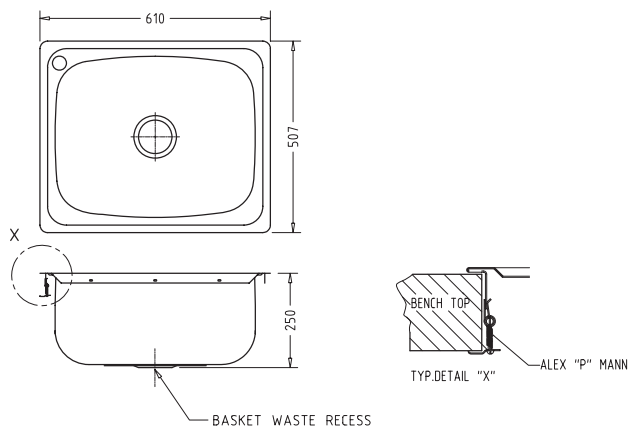

ILT-2008

ILT-50001

INSERT LAUNDRY SINKS

Product Code ILT-2008 (50Ltr)

ILT-50001 (40Ltr)

Features and benefits

- Stylish design
- Seamless construction
- Highly polished stainless steel
- Economical
- 40 & 50 litre capacities

Product information

Marketed under the urban304finish brand Woodroffe's inset Laundry tubs are available in 40 and 50 Litre capacities and are manufactured from highly polished 18/10 grade stainless steel. The 50-litre ILT-2008 is capable of handling the biggest loads while the smaller 40-litre ILT-50001, with its unique curved back, will provide a stylish and elegant alternative for your laundry. Both sinks come complete with fixing clips as standard and can be pre-punched to accommodate tapware if required.