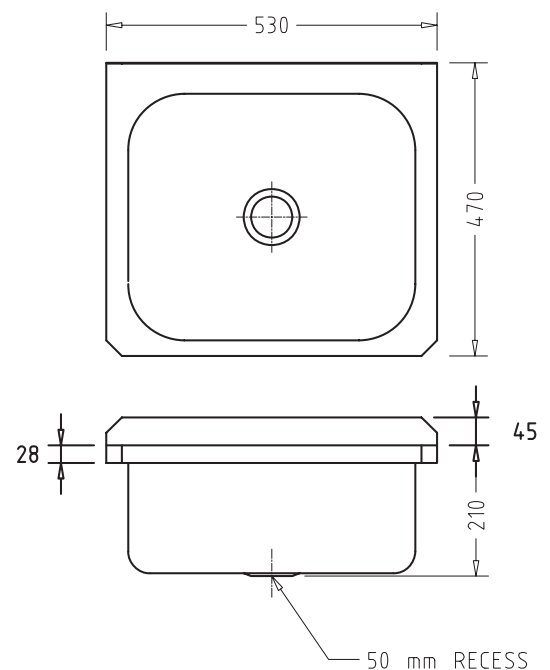

A HillsCompany

Woodroffe Equipment Australia

Toll free Ph 1300 361 053

Toll free Fax 1300 139 707

www.woodroffe.com.au