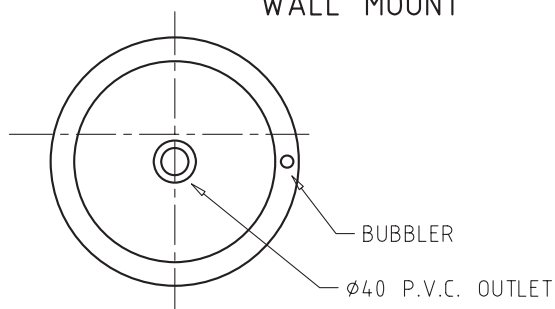

WALL MOUNT

TOP VIEW