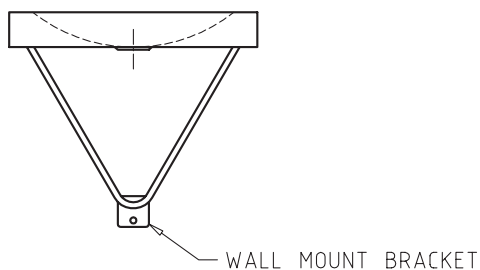

FRONT VIEW

Woodroffe Equipment Australia
Toll free Ph 1300 361 053
Toll free Fax 1300 139 707
www.woodroffe.com.au