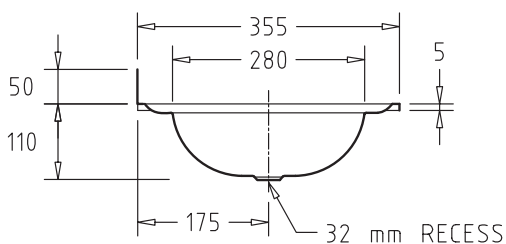

Size 350x350x110mm

BUBBLER

Size 360x355x110mm

WALL MOUNT DRINKING FOUNTAINS

Product Code DRFTCNR
UTILITY

Features and benefits

- Wide range
- Simple to install
- Ready to plumb
- Stylish

Product information